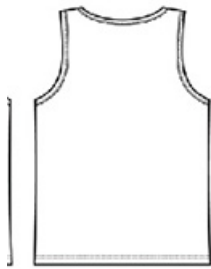

# SPEC SHEET + MEASUREMENTS

**BELLA+CANVAS.**

**BELLA+CANVAS®** Unisex Jersey Tank. BC3480

## Product photo

- Retail fit
- Tear-away label
- Side seamed
- Solid Colors: 4.2-ounce, 100% Airlume combed and ring spun cotton, 32 singles
- Athletic Heather/Black Heather: 90/10 Airlume combed and ring spun cotton/poly
- Dark Grey Heather: 4.2-ounce, 52/48 Airlume combed and ring spun cotton/poly, 32 singles
- Neon Blue: 3.6-ounce, 52/48 Airlume combed and ring spun cotton/poly, 40 singles
- Triblend Colors: 3.8-ounce, 50/25/25 poly/Airlume combed and ring spun cotton/rayon, 40 singles

## Sketches

front

back

## PRODUCT MEASUREMENTS

	XS	S	M	L	XL	2XL
Body Length at Back	26	27	28	29	30	31
Chest	16 1/4	18 1/4	20 1/4	22 1/4	24 1/4	26 1/4

**Body Length at Back:** Measured from high point shoulder to finished hem at back.